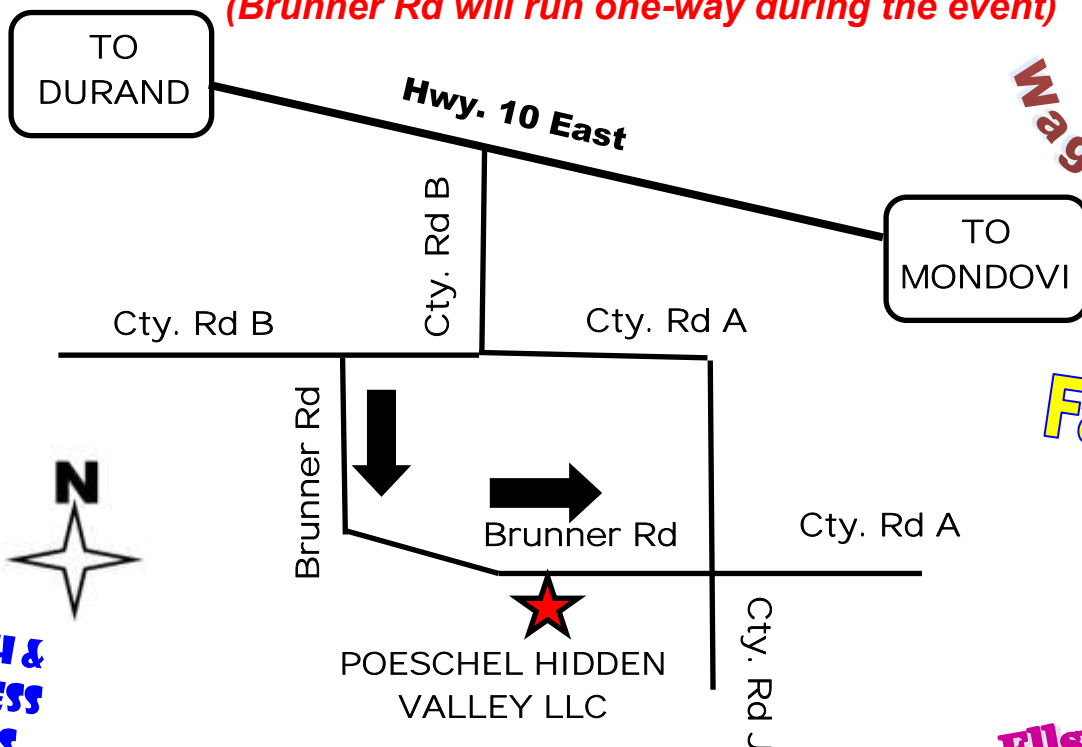

**Bluebird
House
Making**

Pepin County 28th Anniversary Town & Country Dairy Breakfast

Robotic Milker
Viewing

**FARM
TOURS**

Saturday June 18, 2016
7:00 am-11:00 am

**COST:
FREE-WILL
DONATION**

Host Farm

Poeschel Hidden Valley LLC
Rex & Belinda Ron & Jane
Mark & Mandy, Dusty, Lisa
Don, Doug, Loretta

**Entertainment
by
Moo Mania**

Baby Chicks

Breakfast

Pancakes, Pepin County Real Maple Syrup, Sausage,
Cheese, Milk, Pudding, and Ice Cream

With a Calf

Location

W1541 Brunner Road, Durand, WI

6 miles east of Durand or 9 miles west of Mondovi on Hwy 10, south on
County Road B 0.4 mile then right (stay on B) 0.3 mile.

Left on Brunner Road and 1.0 mile to Poeschel Hidden Valley LLC.

(Brunner Rd will run one-way during the event)

Wagon Rides

Fair Hair

**HEALTH &
WELLNESS
CHECKS**

Sponsored by:

- Pepin County Dairy Promotion Council
- Area Dairy Farmers
- Area Businesses, Organizations, and Supporters